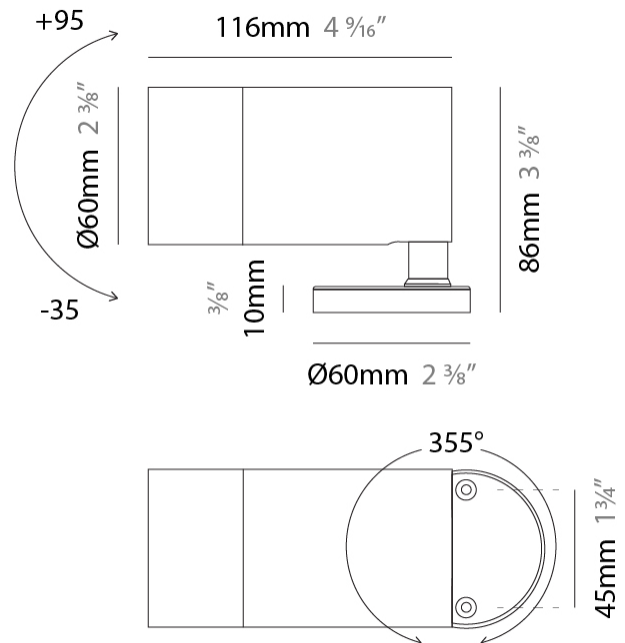

GENERAL

Series: Vario
Subseries: Vario 60
Brand: Unonovesette
Division: Exterior
Mounting Type: Surface
Mounting Location: Above Ground
Subcategory: Flood

PHYSICAL

Shape: Cylinder
Diameter (mm): 60
Diameter (in): 2 3/8
Height (mm): 116
Height (in): 4 9/16
Light Distribution: Adjustable / Direct
Weight (kg): 0.5
Weight (lbs): 1.102
Installation Requirement: Surface mounted / Spike / Tree strap
Diffuser: Extra clear tempered / Frosted glass 6mm
Fixture Finish: [ABA](#) / [ANA](#) / [ASB](#)
Fixture Material: Machined Anticorodal Aluminium
Cable Details: 350mm NS20N PCP 2x0.5 mm2

ELECTRICAL

Lamp Type: LED
Input Wattage (W): 5.5
Total Output Wattage (W): 5
Dimming: Non-Dimming / Phase Dimming (120Vac only) / 0-10V Dimming
Driver Included: No
Driver Location: Remote
Driver Type: Constant Voltage - Universal
Driver Class: Class 2
Input Voltage (V): 120 - 277
Output Voltage (V): 24

LED

Number of LEDs: 1
Color Temperature (°K): [2700](#) / [3000](#) / [4000](#)
Max. Delivered Lumen (lm): 415 (3000K)
CRI: >90 CRI
Lamp Life (hrs): 100000

OPTICAL

Optic°: [10](#) / [30](#) / [50](#) / [10x45](#) / [45x10](#)
Beam Angle: Narrow / Medium / Wide / Elliptical

RATINGS AND CERTIFICATIONS

Certified By: Certified for North American Standards
IP rating: IP66
IK Rating: IK08